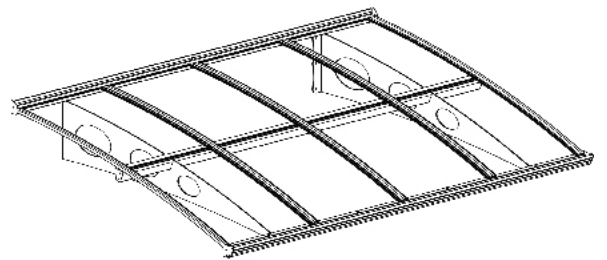

Beaumont 2235 Overdoor Canopy

The Beaumont overdoor canopy will keep your entrance dry and free from falling debris while you search for your keys or carry your shopping from your car. Overall size is 2235mm length x 1390mm projection.

With a stylish elegance this overdoor canopy will also add appeal to your home for years to come.

Beaumont Canopy Features:

- 2235mm length x 1390mm projection
- Front aluminium gutter directs rainwater sideways
- Ready to assemble pre-cut panels
- Rust-resistant aluminium frame
- 100% UV-protected
- Simple to assemble (2 person DIY)

This impressive overdoor canopy is designed to direct rain and snow to fall off the sides so you won't get a build-up of water and the polycarbonate panels will keep you protected from harmful UV rays.