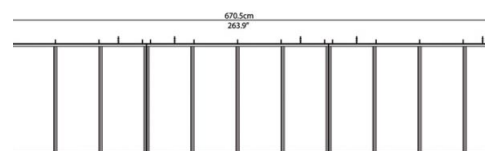

Beaumont 6705 Overdoor Canopy

The Beaumont 6705 will enhance your home and keep an area in excess of 6.5m in length protected against the elements. Overall size is 6705mm length x 1390mm projection.

The 6mm thick polycarbonate is virtually unbreakable and allows light to transmit but protects from UV rays.

the
glazingshop

T: 01536 446395

E: sales@theglazingshop.co.uk

W: www.theglazingshop.co.uk

Beaumont Canopy Features:

- 6705mm length x 1390mm projection
- Front aluminium gutter directs rainwater sideways
- Ready to assemble pre-cut panels
- Rust-resistant aluminium frame
- 100% UV-protected
- Simple to assemble (2 person DIY)

The rust-resistant aluminium frame is coupled with dark grey steel arms ensuring durability and stability. This elegant overdoor canopy includes a front gutter and hidden rubber gasket which helps to direct rain and snow off the sides, keeping your entrance clear and clean.