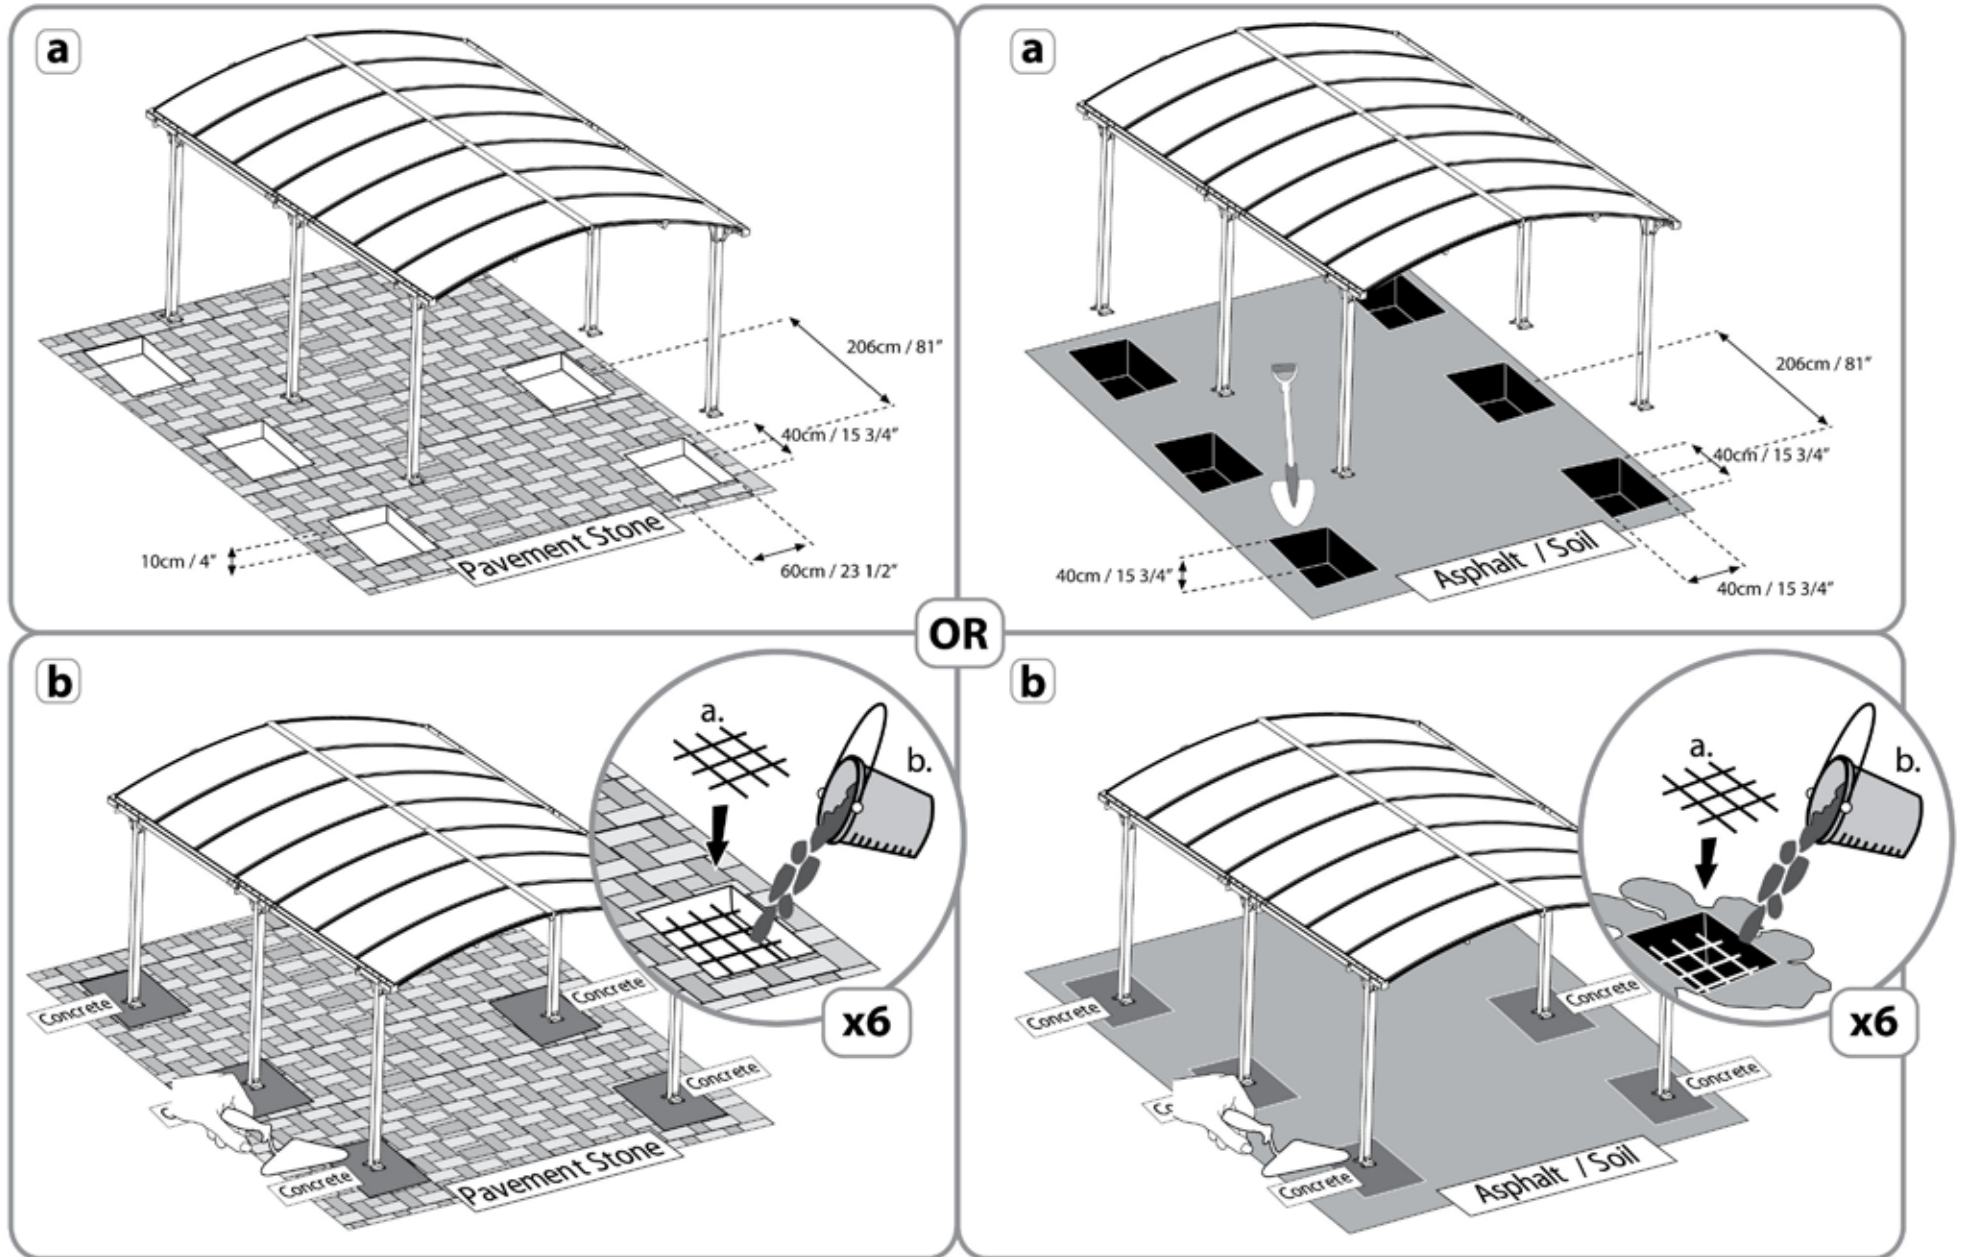

This carport should be assembled on a solid base (such as concrete). Without solid base, pre-foundation, that will include concrete and metal, is needed as in this drawing