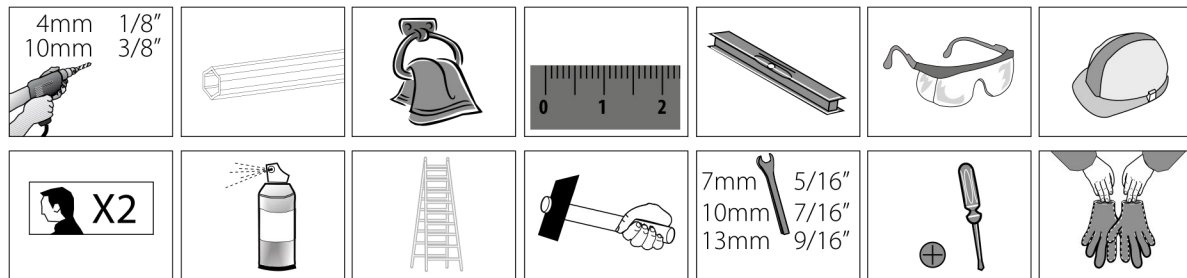

the
glazing shop

T: 01536 446395

E: sales@theglazingshop.co.uk

W: www.theglazingshop.co.uk