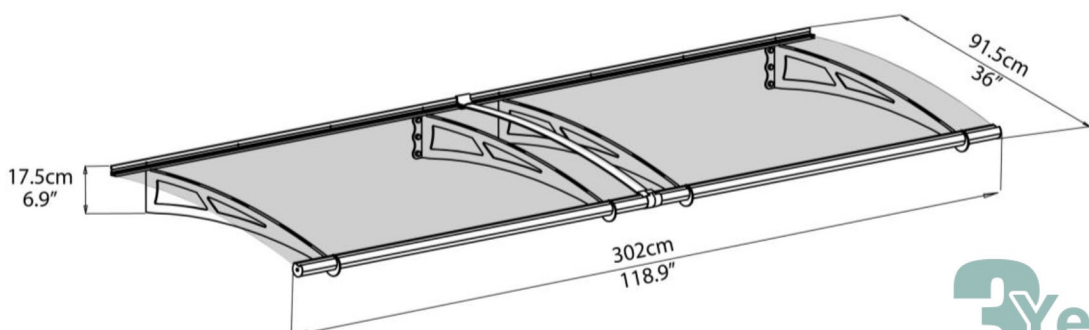

3Years
Warranty