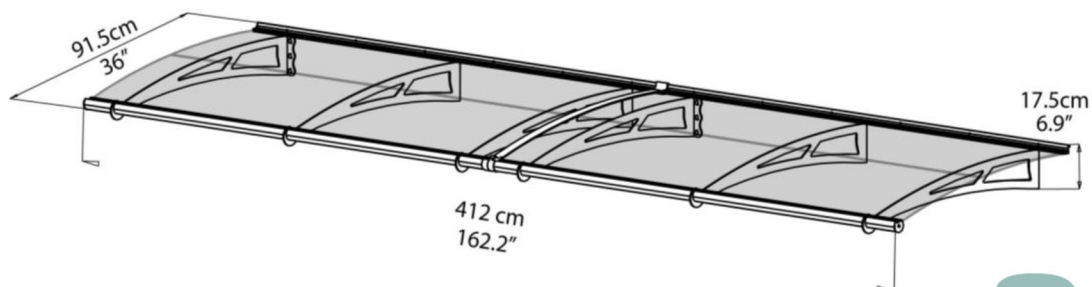

3Years
Warranty