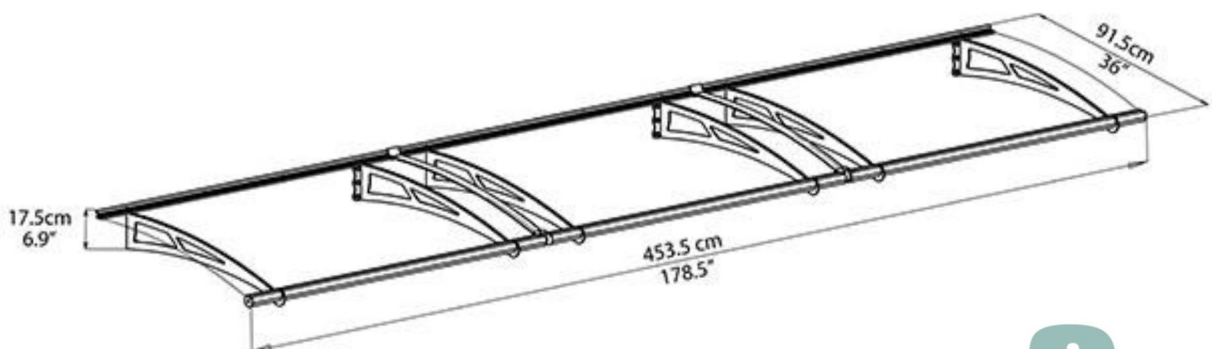

3Years
Warranty