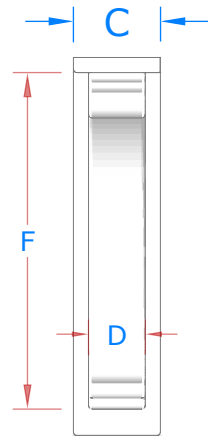

with Georgian door canopy

can be fitted in either orientation to suit application

Side Elevation

Front Elevation

standard sizes

Dimensions	A	B	C	D	E	F
Large Decorative Bracket 1	345 mm	500 mm	120 mm	75 mm	300 mm	445 mm
Large Decorative Bracket 2	390 mm	500 mm	120 mm	75 mm	340 mm	445 mm

Large Decorative
Specification