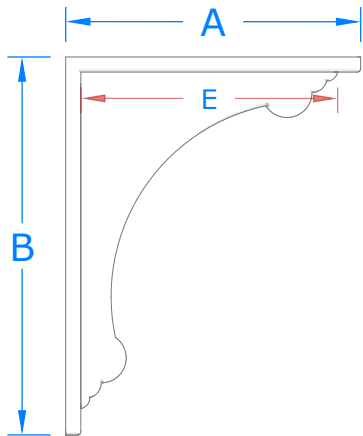

with Georgian door canopy

can be fitted in either orientation to suit application

Side Elevation

Front Elevation

standard sizes

Dimensions	A	B	C	D	E	F
Large Decorative Bracket 1	345 mm	500 mm	120 mm	75 mm	300 mm	445 mm
Large Decorative Bracket 2	390 mm	500 mm	120 mm	75 mm	340 mm	445 mm

Large Decorative
Specification