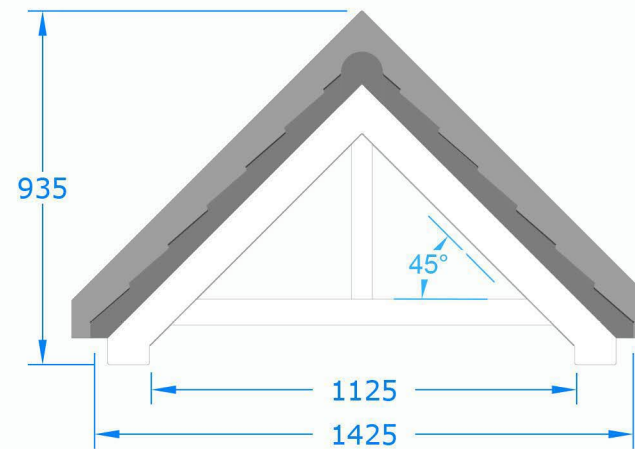

without Brackets

with Gallows Brackets

Side Elevation

Front Elevation

Premium Colours

- Anthracite Grey (RAL 7016)
- Black (RAL 9005)
- Dark Mahogany (RAL 8017)
- Light Oak (RAL 8001)

Standard Roof Colours:

- Smooth Brown
- Slate Grey

Premium colours are available at an additional cost. Call us for details.

01536 446395

www.theglazingshop.co.uk

Available only in one size

The 45° Adlington Overdoor Canopy

All Dimensions shown in mm