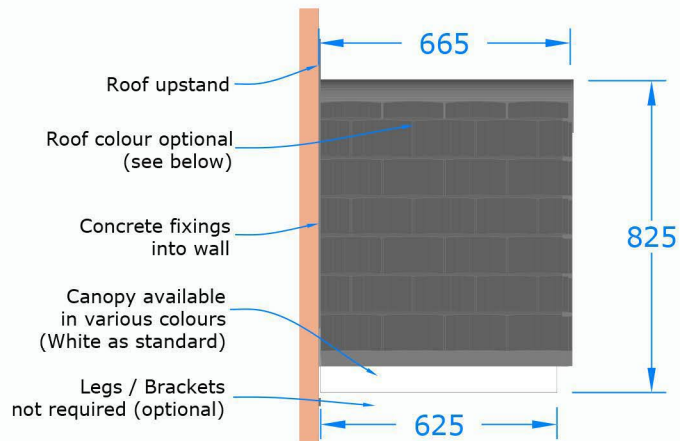

without Brackets

with Gallows Brackets

Side Elevation

Front Elevation

Premium Colours

- Anthracite Grey (RAL 7016)
- Black (RAL 9005)
- Dark Mahogany (RAL 8017)
- Light Oak (RAL 8001)

Standard Roof Colours:

- Smooth Brown
- Slate Grey

Premium colours are available at an additional cost. Call us for details.

01536 446395

www.theglazingshop.co.uk

Available only in one size

The 45° Adlington Overdoor Canopy

All Dimensions shown in mm