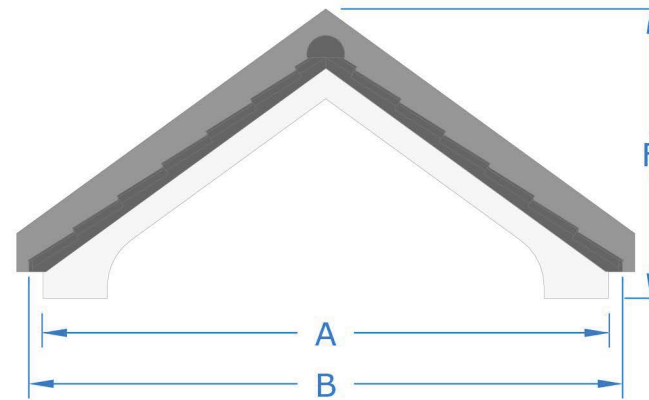

without Gallows Brackets

with Gallows Brackets

Side Elevation

Front Elevation

Premium Colours

-  Anthracite Grey (RAL 7016)
-  Black (RAL 9005)
-  Dark Mahogany (RAL 8017)
-  Light Oak (RAL 8001)

Standard Roof Colours:

-  Smooth Brown
-  Slate Grey

Premium colours are available at an additional cost. Call us for details.

| Dimensions | A Soffit size | B Roof size | C Soffit projection | D Roof projection | E Canopy height | F Height inc upstand |
|--------------|------------------|----------------|------------------------|----------------------|--------------------|-------------------------|
| 36° standard | 1500 mm | 1580 mm | 550 mm | 600 mm | 710 mm | 780 mm |
| 36° deep | 1500 mm | 1580 mm | 800 mm | 850 mm | 710 mm | 780 mm |
| 32° standard | 1710 mm | 1790 mm | 550 mm | 600 mm | 710 mm | 780 mm |
| 30° standard | 2000 mm | 2080 mm | 550 mm | 600 mm | 710 mm | 780 mm |
| 30° deep | 2000 mm | 2080 mm | 800 mm | 850 mm | 710 mm | 780 mm |