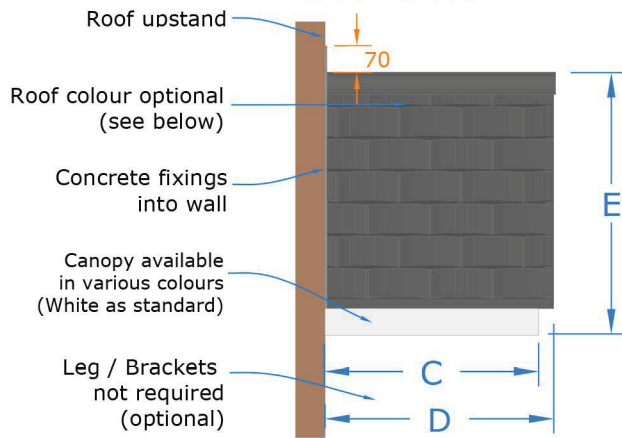

without Gallows Brackets

with Gallows Brackets

Side Elevation

Front Elevation

Premium Colours

-  Anthracite Grey (RAL 7016)
-  Black (RAL 9005)
-  Dark Mahogany (RAL 8017)
-  Light Oak (RAL 8001)

Standard Roof Colours:

-  Smooth Brown
-  Slate Grey

Premium colours are available at an additional cost. Call us for details.

| Dimensions | A Soffit size | B Roof size | C Soffit projection | D Roof projection | E Canopy height | F Height inc upstand |
|--------------|------------------|----------------|------------------------|----------------------|--------------------|-------------------------|
| 36° standard | 1500 mm | 1580 mm | 550 mm | 600 mm | 710 mm | 780 mm |
| 36° deep | 1500 mm | 1580 mm | 800 mm | 850 mm | 710 mm | 780 mm |
| 32° standard | 1710 mm | 1790 mm | 550 mm | 600 mm | 710 mm | 780 mm |
| 30° standard | 2000 mm | 2080 mm | 550 mm | 600 mm | 710 mm | 780 mm |
| 30° deep | 2000 mm | 2080 mm | 800 mm | 850 mm | 710 mm | 780 mm |