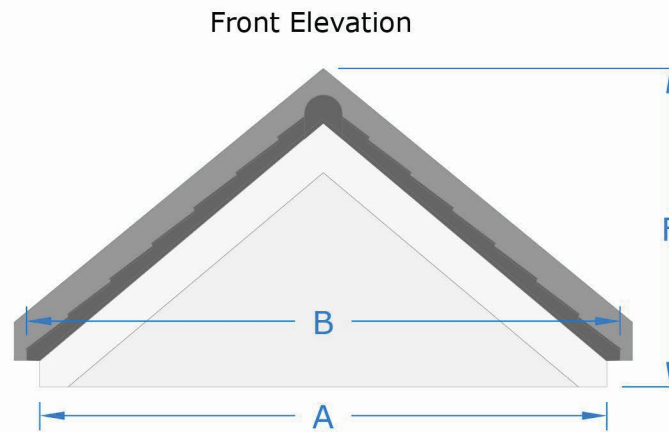

1. **Premium Colours**
2. Anthracite Grey (RAL 7016)
   - Black (RAL 9005)
   - Dark Mahogany (RAL 8017)
   - Light Oak (RAL 8001)

1. **Standard Roof Colours:**
2. Smooth Brown
   - Slate Grey

Dimensions	A Soffit size	B Roof size	C Soffit projection	D Roof projection	E Canopy height	F Height inc upstand
40° pitch	1500 mm	1580 mm	720 mm	760 mm	770 mm	840 mm
35° pitch	1800 mm	1880 mm	720 mm	760 mm	770 mm	840 mm
31° pitch	2100 mm	2180 mm	720 mm	760 mm	770 mm	840 mm
28° pitch	2400 mm	2480 mm	720 mm	760 mm	770 mm	840 mm

Premium colours are available at an additional cost.

Call us for details.

01536 446395

www.theglazingshop.co.uk

The Calcot Overdoor Canopy

All Dimensions shown in mm

the
glazingshop