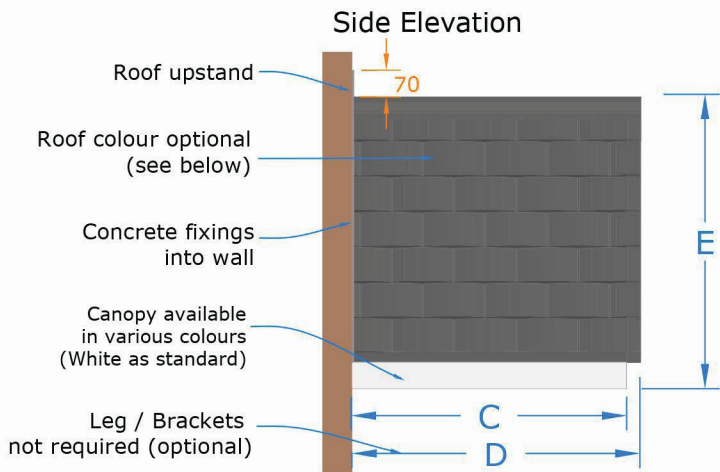

without Gallows Brackets

with Gallows Brackets

- Premium Colours**
- Anthracite Grey (RAL 7016)
  - Black (RAL 9005)
  - Dark Mahogany (RAL 8017)
  - Light Oak (RAL 8001)

- Standard Roof Colours:**
- Smooth Brown
  - Slate Grey

Dimensions	A Soffit size	B Roof size	C Soffit projection	D Roof projection	E Canopy height	F Height inc upstand
40° pitch	1500 mm	1580 mm	720 mm	760 mm	770 mm	840 mm
35° pitch	1800 mm	1880 mm	720 mm	760 mm	770 mm	840 mm
31° pitch	2100 mm	2180 mm	720 mm	760 mm	770 mm	840 mm
28° pitch	2400 mm	2480 mm	720 mm	760 mm	770 mm	840 mm