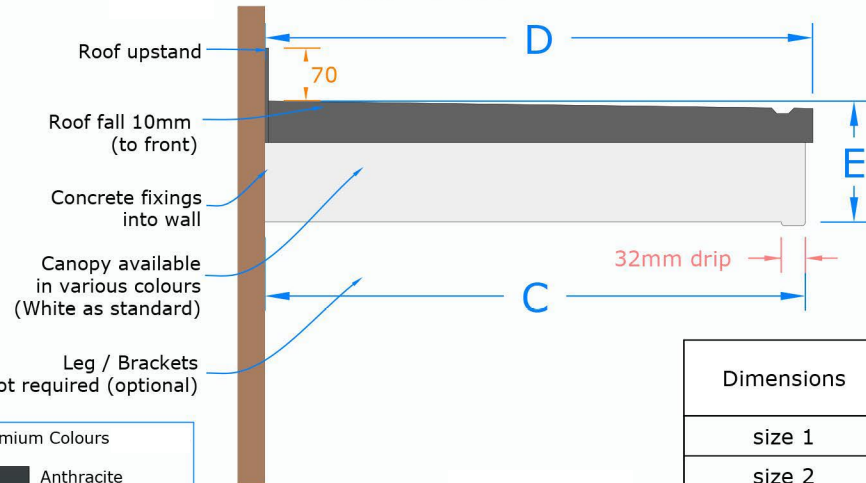

Side Elevation

Front Elevation

Premium Colours

- Anthracite Grey (RAL 7016)
- Black (RAL 9005)
- Dark Mahogany (RAL 8017)
- Light Oak (RAL 8001)

Standard colours:

- Slate Grey (Roof)
- White (Soffit)

Premium colours are available at an additional cost. Call us for details.

Dimensions	A Soffit size	B Roof size	C Soffit projection	D Roof projection	E Canopy height	F height inc upstand
size 1	1410 mm	1440 mm	715 mm	725 mm	150 mm	220 mm
size 2	1610 mm	1640 mm	715 mm	725 mm	150 mm	220 mm
size 3	1810 mm	1840 mm	715 mm	725 mm	150 mm	220 mm
size 4	2010 mm	2040 mm	715 mm	725 mm	150 mm	220 mm
size 5	2400 mm	2425 mm	715 mm	725 mm	150 mm	220 mm
size 6	2800 mm	2825 mm	715 mm	725 mm	150 mm	220 mm
size 7	3200 mm	3225 mm	715 mm	725 mm	150 mm	220 mm

# The Cherwell Overdoor Canopy

All Dimensions shown in mm