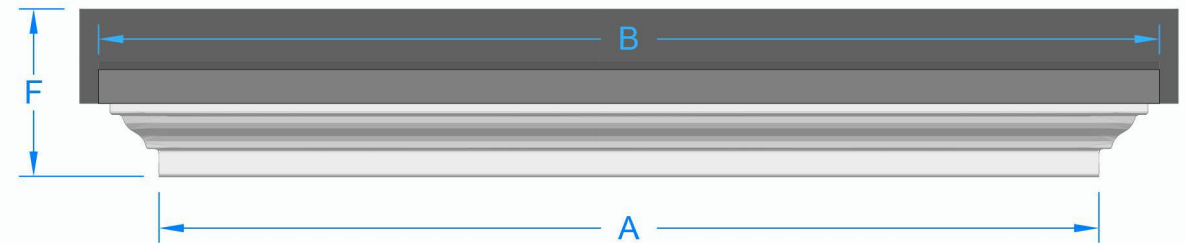

without Legs / Brackets

with Shallow Large Decorative Legs

with Shallow Small Decorative Legs

Side Elevation

Front Elevation

Premium Colours

-  Anthracite Grey (RAL 7016)
-  Black (RAL 9005)
-  Dark Mahogany (RAL 8017)
-  Light Oak (RAL 8001)

Standard colours:

-  Slate Grey (Roof)
-  White (Soffit)

Premium colours are available at an additional cost. Call us for details.

Dimensions	A Soffit size	B Roof size	C Soffit projection	D Roof projection	E Canopy height	F height inc upstand
size 1	1420 mm	1580 mm	400 mm	480 mm	150 mm	220 mm
size 2	1650 mm	1810 mm	400 mm	480 mm	150 mm	220 mm
size 3	2000 mm	2160 mm	400 mm	480 mm	150 mm	220 mm
size 4	2150 mm	2310 mm	400 mm	480 mm	150 mm	220 mm
size 5	2400 mm	2560 mm	400 mm	480 mm	150 mm	220 mm