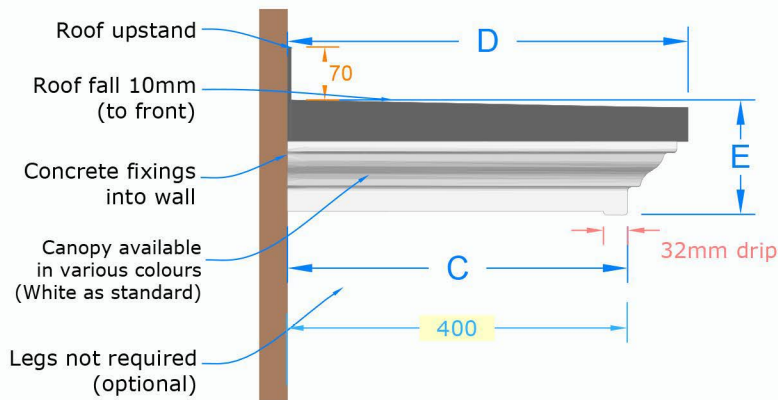

without Legs / Brackets

with Shallow Large Decorative Legs

with Shallow Small Decorative Legs

Side Elevation

Front Elevation

Premium Colours

-  Anthracite Grey (RAL 7016)
-  Black (RAL 9005)
-  Dark Mahogany (RAL 8017)
-  Light Oak (RAL 8001)

Standard colours:

-  Slate Grey (Roof)
-  White (Soffit)

Premium colours are available at an additional cost. Call us for details.

Dimensions	A Soffit size	B Roof size	C Soffit projection	D Roof projection	E Canopy height	F height inc upstand
size 1	1420 mm	1580 mm	400 mm	480 mm	150 mm	220 mm
size 2	1650 mm	1810 mm	400 mm	480 mm	150 mm	220 mm
size 3	2000 mm	2160 mm	400 mm	480 mm	150 mm	220 mm
size 4	2150 mm	2310 mm	400 mm	480 mm	150 mm	220 mm
size 5	2400 mm	2560 mm	400 mm	480 mm	150 mm	220 mm