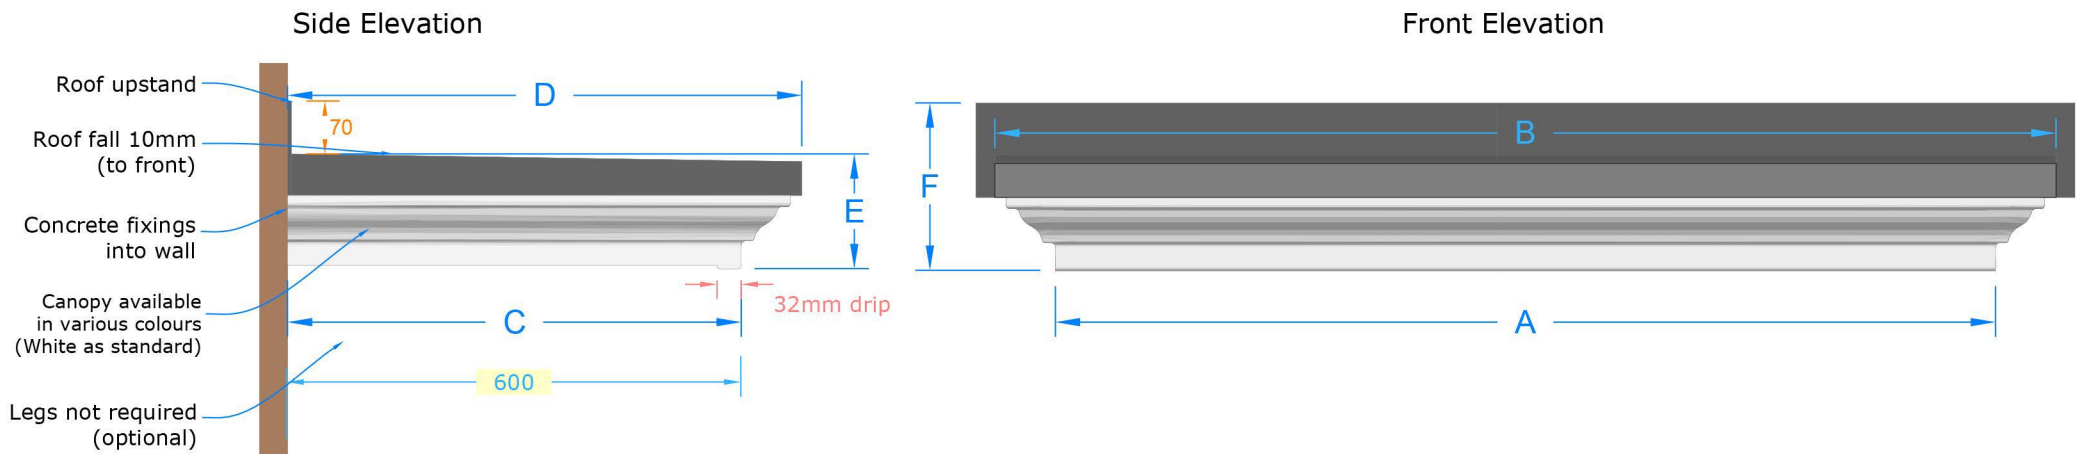

with Gallows Brackets

with Large Decorative Legs

with Small Decorative Legs

- Premium Colours
- Anthracite Grey (RAL 7016)
 - Black (RAL 9005)
 - Dark Mahogany (RAL 8017)
 - Light Oak (RAL 8001)

- Standard colours:
- Slate Grey (Roof)
 - White (Soffit)

Premium colours are available at an additional cost. Call us for details.

Dimensions	A Soffit size	B Roof size	C Soffit projection	D Roof projection	E Canopy height	F height inc upstand
size 1	1420 mm	1580 mm	600 mm	680 mm	150 mm	220 mm
size 2	1650 mm	1810 mm	600 mm	680 mm	150 mm	220 mm
size 3	2000 mm	2160 mm	600 mm	680 mm	150 mm	220 mm
size 4	2150 mm	2310 mm	600 mm	680 mm	150 mm	220 mm
size 5	2400 mm	2560 mm	600 mm	680 mm	150 mm	220 mm