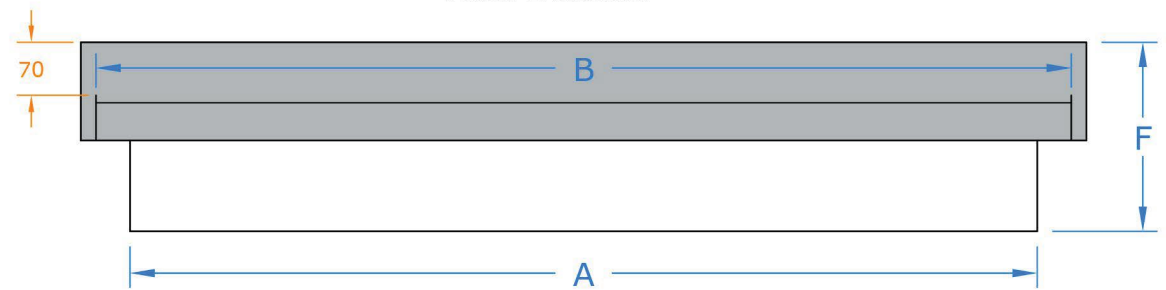

with Lane End Decorative Legs

Side Elevation

Front Elevation

Premium Colours

-  Anthracite Grey (RAL 7016)
-  Black (RAL 9005)
-  Dark Mahogany (RAL 8017)
-  Light Oak (RAL 8001)

Standard colours:

-  Slate Grey (Roof)
-  White (Soffit)

Premium colours are available at an additional cost. Call us for details.

Dimensions	A Soffit size	B Roof size	C Soffit projection	D Roof projection	E Canopy height	F Height inc upstand
size 1	1200 mm	1290 mm	525 mm	565 mm	180 mm	250 mm
size 2	1400 mm	1490 mm	525 mm	565 mm	180 mm	250 mm
size 3	1685 mm	1775 mm	525 mm	565 mm	180 mm	250 mm
size 4	2000 mm	2090 mm	525 mm	565 mm	180 mm	250 mm
size 5	2200 mm	2290 mm	525 mm	565 mm	180 mm	250 mm
size 6	2400 mm	2490 mm	525 mm	565 mm	180 mm	250 mm