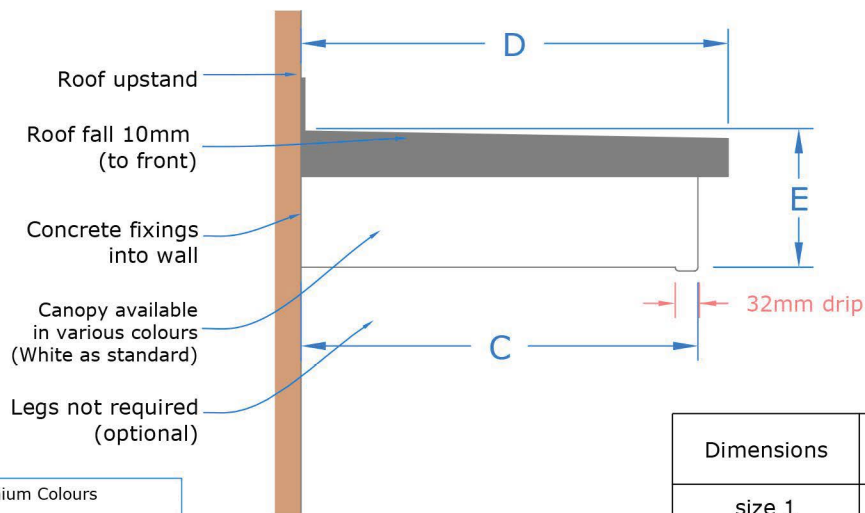

with Lane End Decorative Legs

Side Elevation

Front Elevation

Premium Colours

-  Anthracite Grey (RAL 7016)
-  Black (RAL 9005)
-  Dark Mahogany (RAL 8017)
-  Light Oak (RAL 8001)

Standard colours:

-  Slate Grey (Roof)
-  White (Soffit)

Premium colours are available at an additional cost. Call us for details.

Dimensions	A Soffit size	B Roof size	C Soffit projection	D Roof projection	E Canopy height	F Height inc upstand
size 1	1200 mm	1290 mm	525 mm	565 mm	180 mm	250 mm
size 2	1400 mm	1490 mm	525 mm	565 mm	180 mm	250 mm
size 3	1685 mm	1775 mm	525 mm	565 mm	180 mm	250 mm
size 4	2000 mm	2090 mm	525 mm	565 mm	180 mm	250 mm
size 5	2200 mm	2290 mm	525 mm	565 mm	180 mm	250 mm
size 6	2400 mm	2490 mm	525 mm	565 mm	180 mm	250 mm