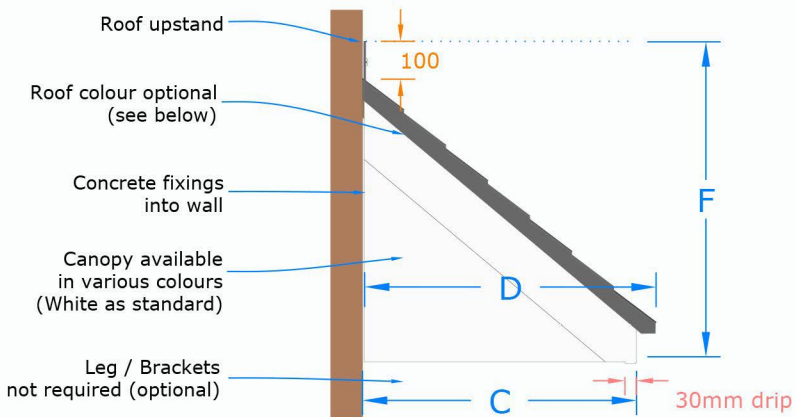

without Gallows Brackets

with Gallows Brackets

Side Elevation

Front Elevation

Premium Colours

-  Anthracite Grey (RAL 7016)
-  Black (RAL 9005)
-  Dark Mahogany (RAL 8017)
-  Light Oak (RAL 8001)

Standard Roof Colours:

-  Smooth Brown
-  Slate Grey

Premium colours are available at an additional cost. Call us for details.

01536 446395
 www.theglazingshop.co.uk

Dimensions	A Soffit size	B Roof size	C Soffit projection	D Roof projection	E Canopy height	F height inc upstand
small	1600 mm	1728 mm	720 mm	770 mm	730 mm	830 mm
medium	2000 mm	2128 mm	720 mm	770 mm	730 mm	830 mm
large	2450 mm	2578 mm	720 mm	770 mm	730 mm	830 mm

The New Lerwick Overdoor Canopy

All Dimensions shown in mm

the glazing shop