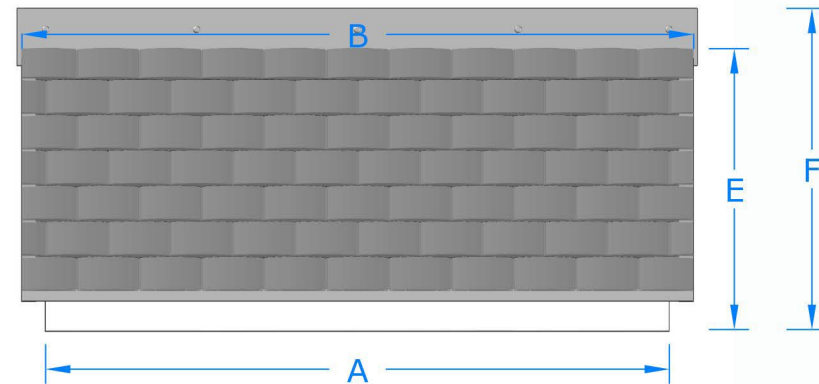

without Gallows Brackets

with Gallows Brackets

Side Elevation

Front Elevation

Premium Colours

-  Anthracite Grey (RAL 7016)
-  Black (RAL 9005)
-  Dark Mahogany (RAL 8017)
-  Light Oak (RAL 8001)

Standard Roof Colours:

-  Smooth Brown
-  Slate Grey

Premium colours are available at an additional cost. Call us for details.

01536 446395
 www.theglazingshop.co.uk

Dimensions	A Soffit size	B Roof size	C Soffit projection	D Roof projection	E Canopy height	F height inc upstand
small	1600 mm	1728 mm	720 mm	770 mm	730 mm	830 mm
medium	2000 mm	2128 mm	720 mm	770 mm	730 mm	830 mm
large	2450 mm	2578 mm	720 mm	770 mm	730 mm	830 mm

The New Lerwick Overdoor Canopy

All Dimensions shown in mm

the glazing shop