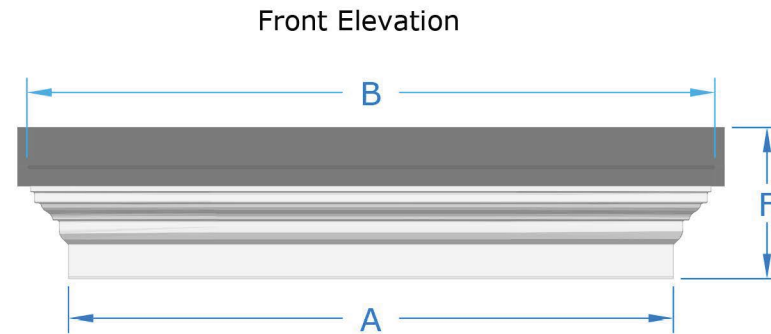

with Dentil Leg

with Barge Fancy Gallows Brackets

Premium Colours

- Anthracite Grey (RAL 7016)
- Black (RAL 9005)
- Dark Mahogany (RAL 8017)
- Light Oak (RAL 8001)

Standard colours:

- Slate Grey (Roof)
- White (Soffit)

Premium colours are available at an additional cost. Call us for details.

01536 446395
www.theglazingshop.co.uk

Dimensions	A Soffit size	B Roof size	C Soffit projection	D Roof projection	E Canopy height	F Height inc upstand
small	1600 mm	1850 mm	710 mm	835 mm	300 mm	400 mm
medium	2000 mm	2250 mm	710 mm	835 mm	300 mm	400 mm
large	2500 mm	2750 mm	710 mm	835 mm	300 mm	400 mm