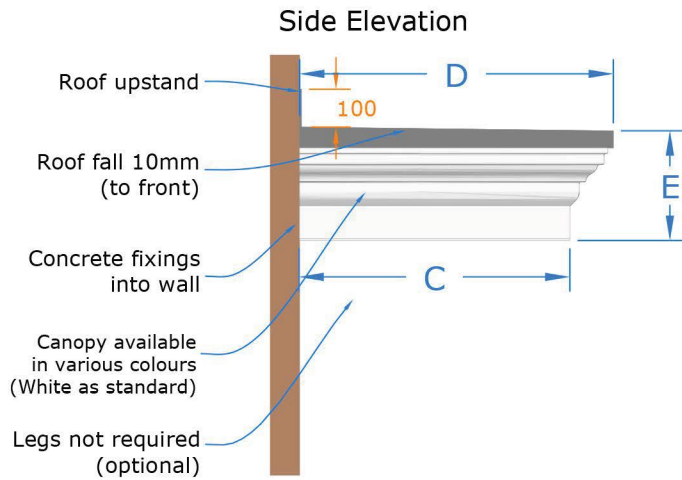

Premium Colours

- Anthracite Grey (RAL 7016)
- Black (RAL 9005)
- Dark Mahogany (RAL 8017)
- Light Oak (RAL 8001)

Standard colours:

- Slate Grey (Roof)
- White (Soffit)

Premium colours are available at an additional cost. Call us for details.

01536 446395
www.theglazingshop.co.uk

Dimensions	A Soffit size	B Roof size	C Soffit projection	D Roof projection	E Canopy height	F Height inc upstand
small	1600 mm	1850 mm	710 mm	835 mm	300 mm	400 mm
medium	2000 mm	2250 mm	710 mm	835 mm	300 mm	400 mm
large	2500 mm	2750 mm	710 mm	835 mm	300 mm	400 mm

The Sandringham Overdoor Canopy

the glazing shop