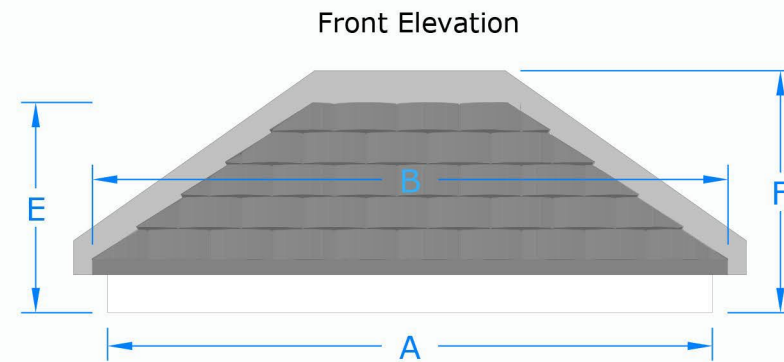

with Small Decorative Legs

with Gallows Brackets

Premium Colours

-  Anthracite Grey (RAL 7016)
-  Black (RAL 9005)
-  Dark Mahogany (RAL 8017)
-  Light Oak (RAL 8001)

Standard Roof Colours:

-  Smooth Brown
-  Slate Grey

Premium colours are available at an additional cost. Call us for details.

01536 446395
www.theglazingshop.co.uk

Dimensions	A Soffit size	B Roof size	C Soffit projection	D Roof projection	E Canopy height	F height inc upstand
size 1	1290 mm	1370 mm	545 mm	585 mm	570 mm	640 mm
size 2	1420 mm	1500 mm	545 mm	585 mm	570 mm	640 mm
size 3	1600 mm	1680 mm	545 mm	585 mm	570 mm	640 mm
size 4	1760 mm	1840 mm	545 mm	585 mm	570 mm	640 mm
size 5	2100 mm	2180 mm	545 mm	585 mm	570 mm	640 mm
size 6	2280 mm	2360 mm	545 mm	585 mm	570 mm	640 mm
size 7	2630 mm	2680 mm	545 mm	585 mm	570 mm	640 mm