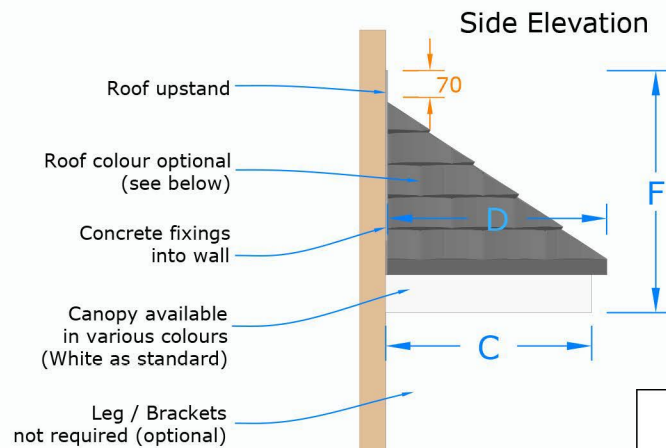

with Small Decorative Legs

with Gallows Brackets

Premium Colours

-  Anthracite Grey (RAL 7016)
-  Black (RAL 9005)
-  Dark Mahogany (RAL 8017)
-  Light Oak (RAL 8001)

Standard Roof Colours:

-  Smooth Brown
-  Slate Grey

Premium colours are available at an additional cost. Call us for details.

01536 446395
www.theglazingshop.co.uk

Dimensions	A Soffit size	B Roof size	C Soffit projection	D Roof projection	E Canopy height	F height inc upstand
size 1	1290 mm	1370 mm	545 mm	585 mm	570 mm	640 mm
size 2	1420 mm	1500 mm	545 mm	585 mm	570 mm	640 mm
size 3	1600 mm	1680 mm	545 mm	585 mm	570 mm	640 mm
size 4	1760 mm	1840 mm	545 mm	585 mm	570 mm	640 mm
size 5	2100 mm	2180 mm	545 mm	585 mm	570 mm	640 mm
size 6	2280 mm	2360 mm	545 mm	585 mm	570 mm	640 mm
size 7	2630 mm	2680 mm	545 mm	585 mm	570 mm	640 mm