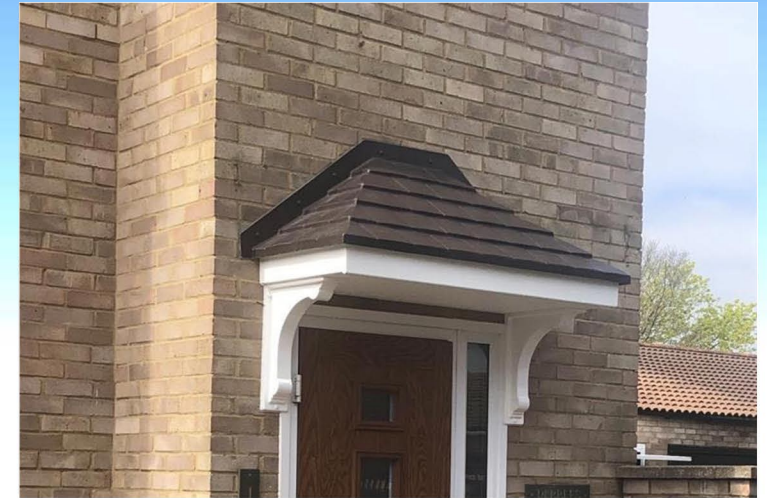

with Small Decorative Legs

with Gallows Brackets

Premium Colours

-  Anthracite Grey (RAL 7016)
-  Black (RAL 9005)
-  Dark Mahogany (RAL 8017)
-  Light Oak (RAL 8001)

Standard Roof Colours:

-  Smooth Brown
-  Slate Grey

Premium colours are available at an additional cost. Call us for details.

01536 446395
www.theglazingshop.co.uk

Dimensions	A Soffit size	B Roof size	C Soffit projection	D Roof projection	E Canopy height	F height inc upstand
size 1	1290 mm	1370 mm	545 mm	585 mm	570 mm	640 mm
size 2	1420 mm	1500 mm	545 mm	585 mm	570 mm	640 mm
size 3	1600 mm	1680 mm	545 mm	585 mm	570 mm	640 mm
size 4	1760 mm	1840 mm	545 mm	585 mm	570 mm	640 mm
size 5	2100 mm	2180 mm	545 mm	585 mm	570 mm	640 mm
size 6	2280 mm	2360 mm	545 mm	585 mm	570 mm	640 mm
size 7	2630 mm	2680 mm	545 mm	585 mm	570 mm	640 mm