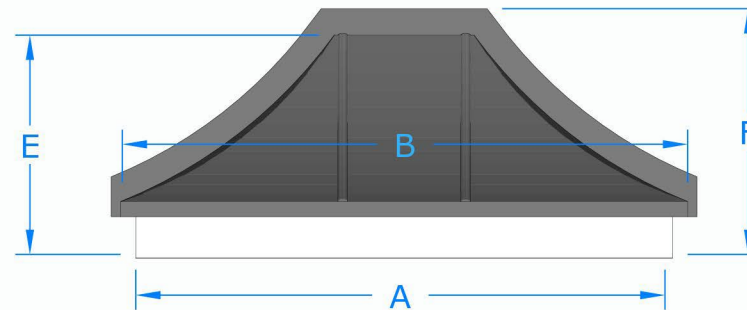

without Legs / Brackets

with Large Decorative Legs

Side Elevation

Front Elevation

Premium Colours

- Anthracite Grey (RAL 7016)
- Black (RAL 9005)
- Dark Mahogany (RAL 8017)
- Light Oak (RAL 8001)

Standard colours:

- Slate Grey (Roof)
- White (Soffit)

Premium colours are available at an additional cost. Call us for details.

Dimensions	A Soffit size	B Roof size	C Soffit projection	D Roof projection	E Canopy height	F height inc upstand
size 1	1420 mm	1500 mm	545 mm	585 mm	580 mm	650 mm
size 2	1760 mm	1840 mm	545 mm	585 mm	580 mm	650 mm
size 3	2100 mm	2180 mm	545 mm	585 mm	580 mm	650 mm
size 4	2280 mm	2360 mm	545 mm	585 mm	580 mm	650 mm
size 5	2275 mm	2355 mm	745 mm	785 mm	780 mm	850 mm
size 6	2600 mm	2680 mm	800 mm	840 mm	890 mm	960 mm
size 7	2920 mm	3000 mm	745 mm	785 mm	760 mm	830 mm