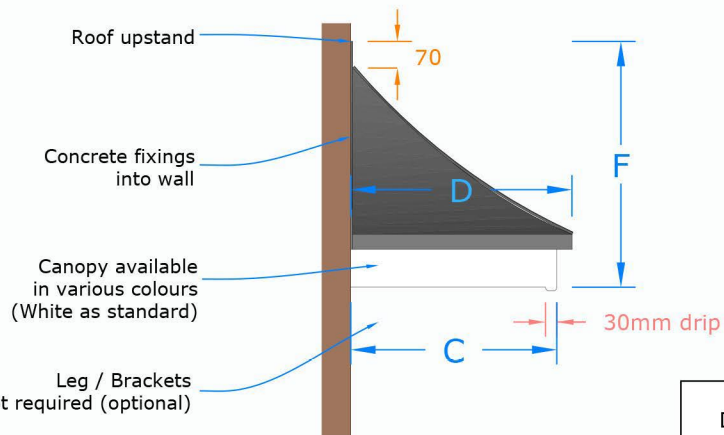

without Legs / Brackets

with Large Decorative Legs

Side Elevation

Front Elevation

Premium Colours

- Anthracite Grey (RAL 7016)
- Black (RAL 9005)
- Dark Mahogany (RAL 8017)
- Light Oak (RAL 8001)

Standard colours:

- Slate Grey (Roof)
- White (Soffit)

Premium colours are available at an additional cost. Call us for details.

Dimensions	A Soffit size	B Roof size	C Soffit projection	D Roof projection	E Canopy height	F height inc upstand
size 1	1420 mm	1500 mm	545 mm	585 mm	580 mm	650 mm
size 2	1760 mm	1840 mm	545 mm	585 mm	580 mm	650 mm
size 3	2100 mm	2180 mm	545 mm	585 mm	580 mm	650 mm
size 4	2280 mm	2360 mm	545 mm	585 mm	580 mm	650 mm
size 5	2275 mm	2355 mm	745 mm	785 mm	780 mm	850 mm
size 6	2600 mm	2680 mm	800 mm	840 mm	890 mm	960 mm
size 7	2920 mm	3000 mm	745 mm	785 mm	760 mm	830 mm